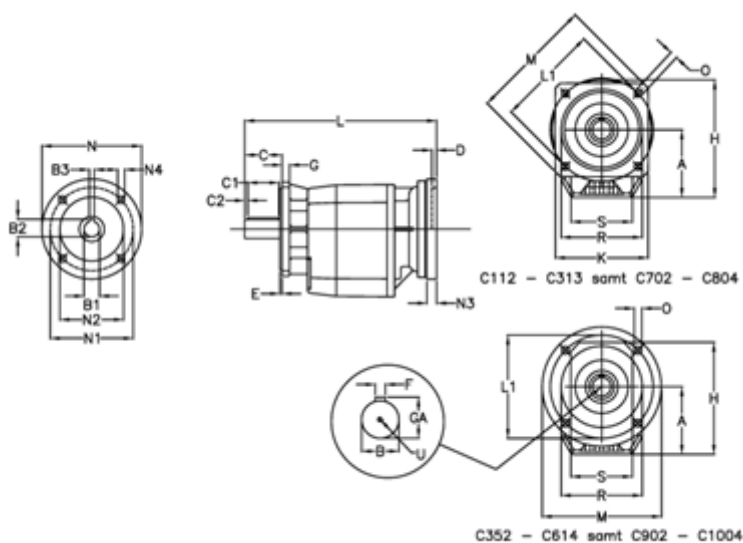

Article number: 40600744352420

Description: Helical gearbox
C704F-443,5-P63B5

Measures

A = 208.0	D = 4.0	L1 = 300	R = 262
B = 60	E = 5	M = 350	S = 250
B1 = 11	F = 18	N = 140	U = M20x42
B2 = 12.8	G = 17	N1 = 115	
B3 = 4	GA = 64.0	N2 = 95	
C = 120	H = 358.0	N3 = 0	
C1 = 90	K = 300	N4 = M8x19	
C2 = 15	L = 504.5	O = 18.0	